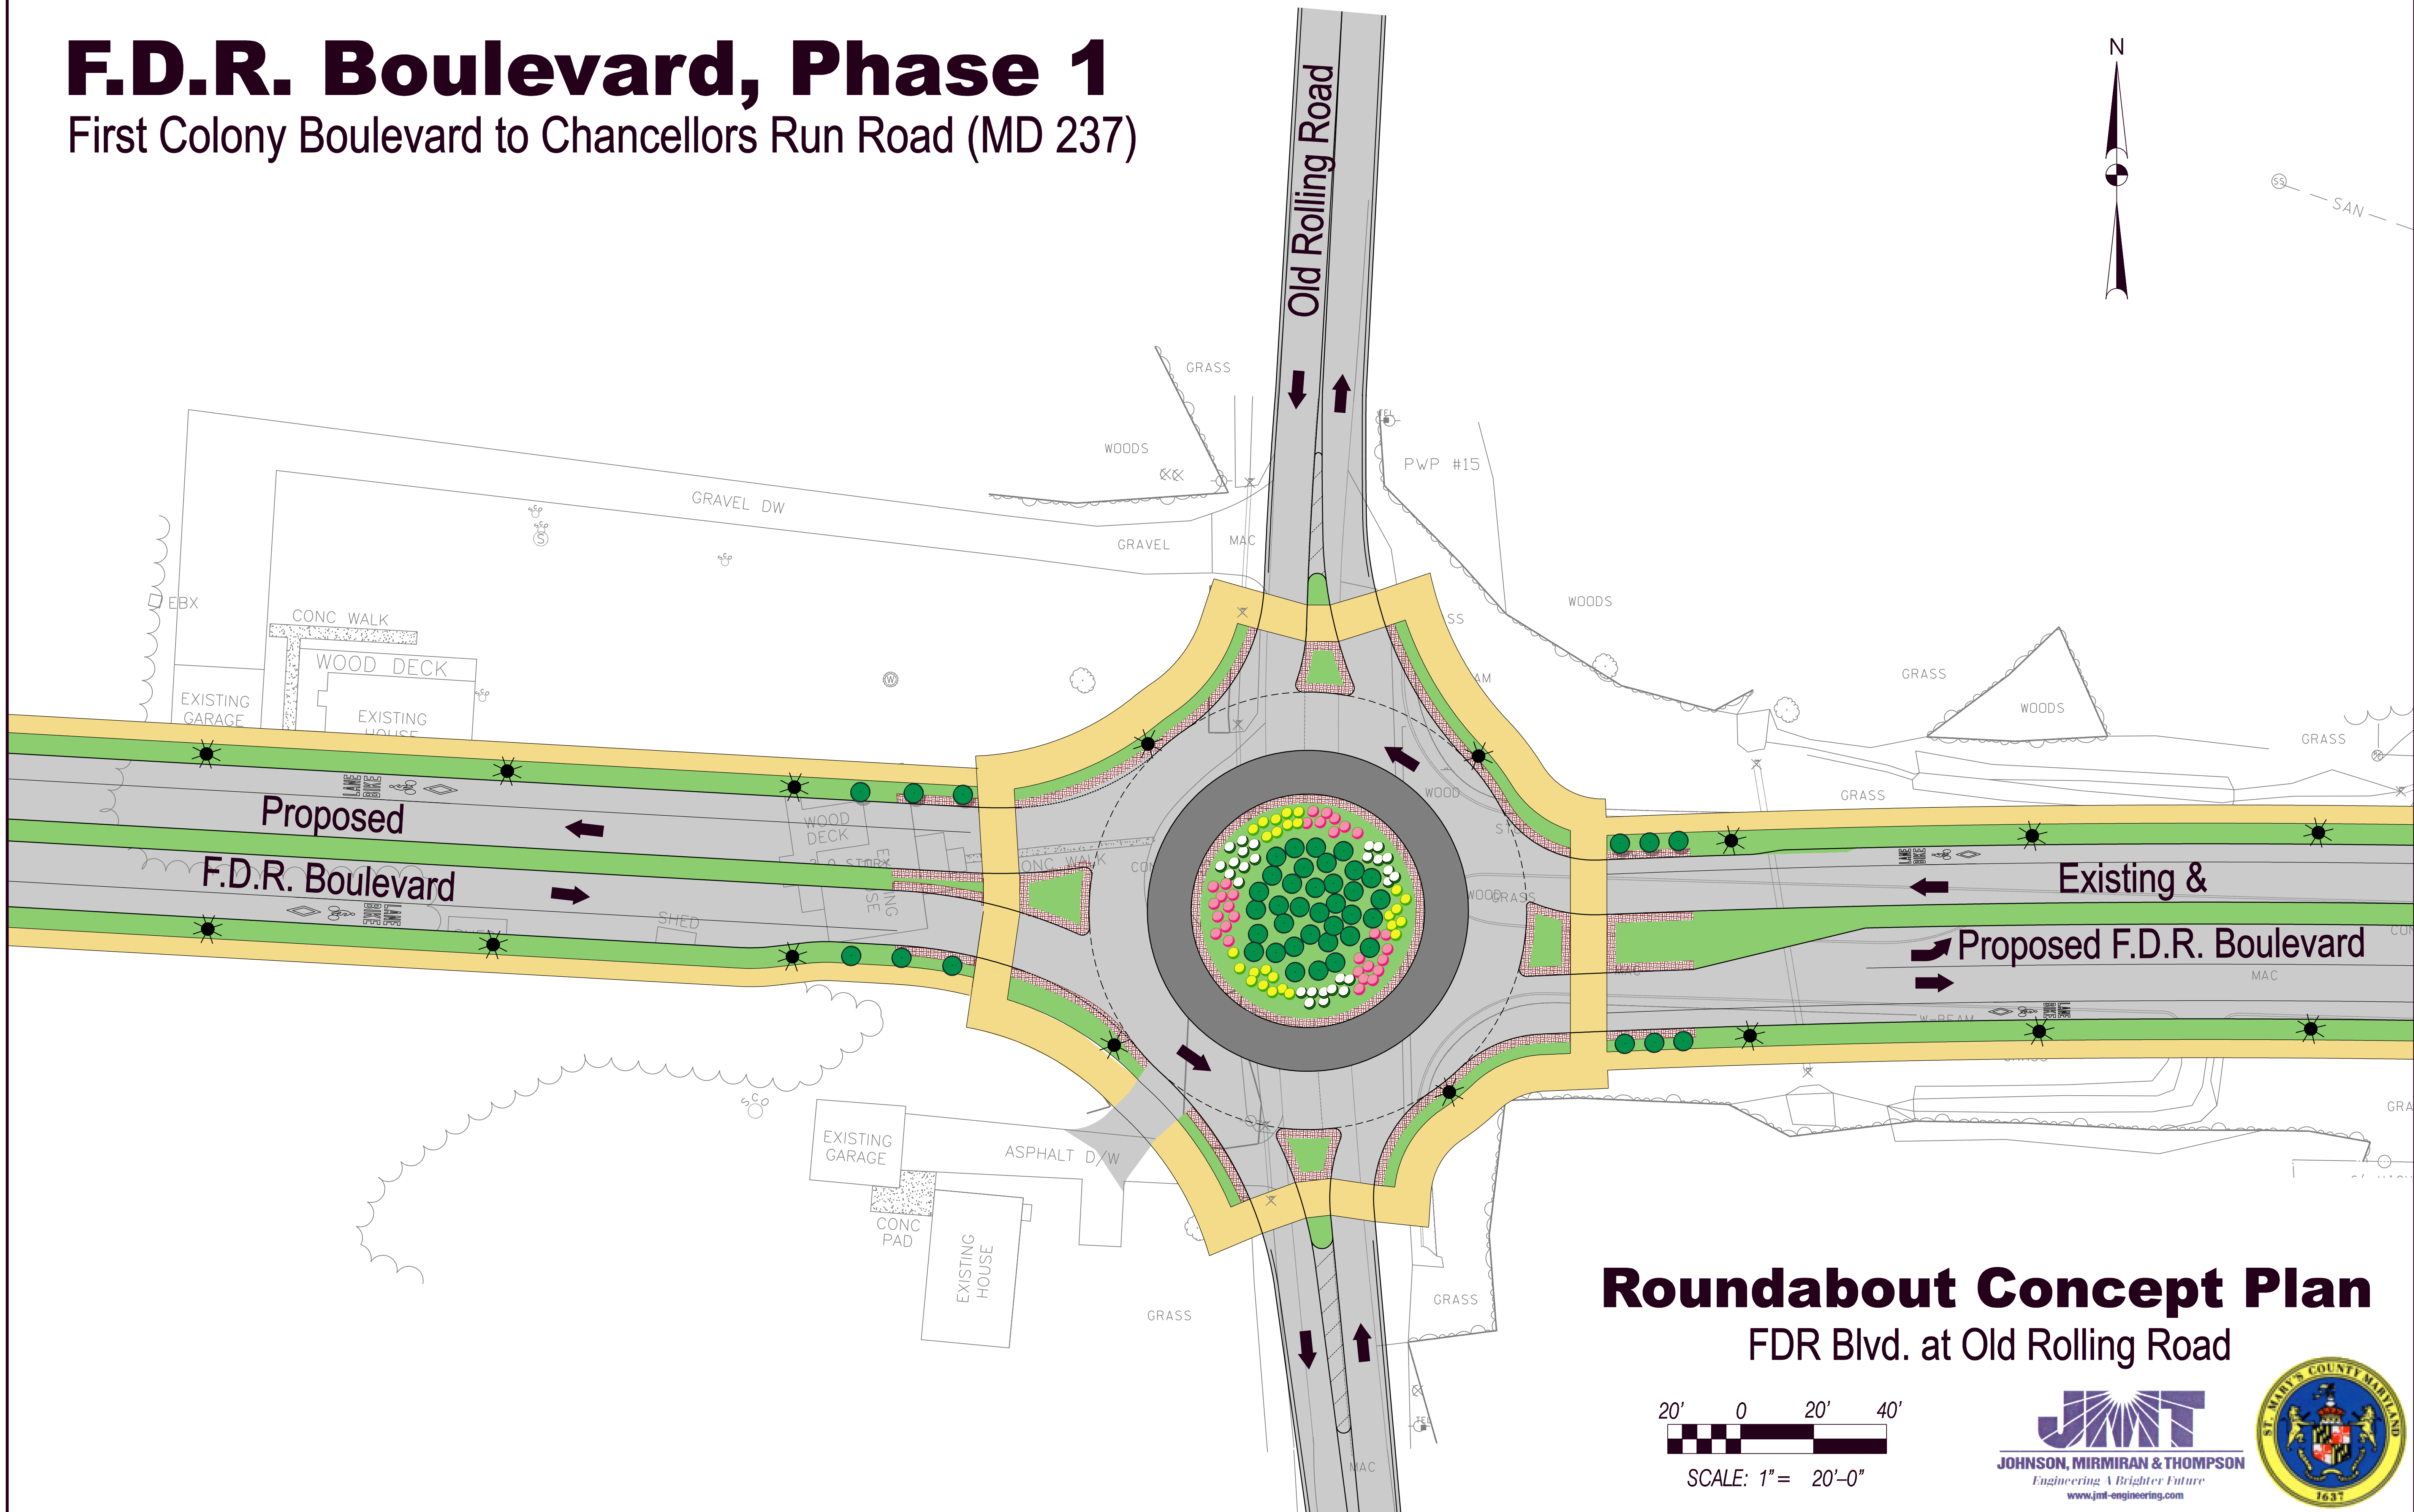

# F.D.R. Boulevard, Phase 1

First Colony Boulevard to Chancellors Run Road (MD 237)

SS — SAN —

## Roundabout Concept Plan

FDR Blvd. at Old Rolling Road